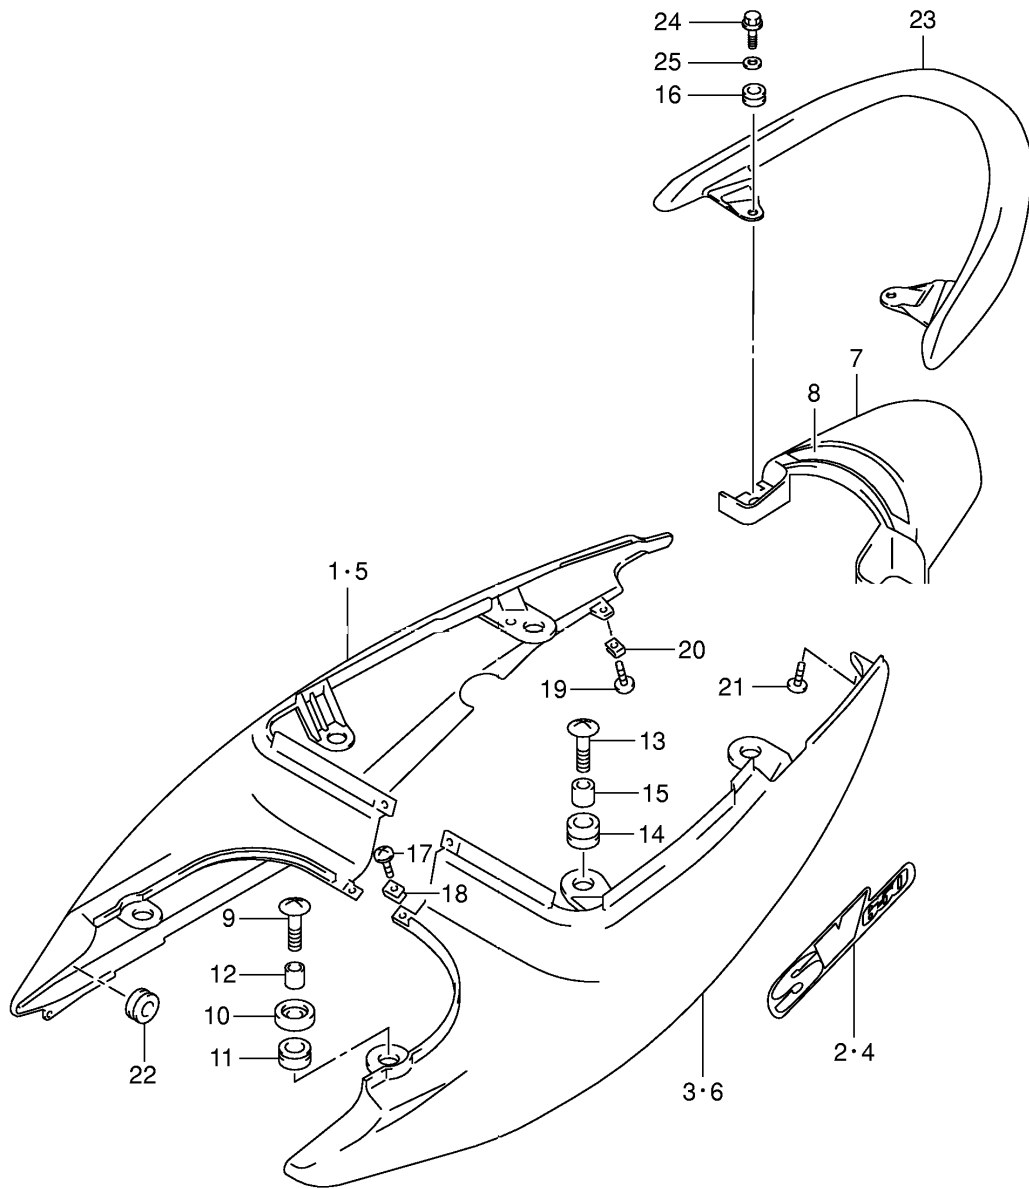

Ref No	Part No	Description
2	68165-20F00-ED9	. Emblem, Tail Cover,sv650
2	68165-20F00-ED7	. Emblem, Tail Cover,sv650
2	68165-20F00-ED6	. Emblem, Tail Cover,sv650
2	68165-20F00-ED8	. Emblem, Tail Cover,sv650
4	68165-20F00-ED9	. Emblem, Tail Cover,sv650
4	68165-20F00-ED7	. Emblem, Tail Cover,sv650
4	68165-20F00-ED6	. Emblem, Tail Cover,sv650
4	68165-20F00-ED8	. Emblem, Tail Cover,sv650
7	45503-19F50-35W	Cover, Seat Tail Center (gray)
7	45503-19F50-Y7L	Cover, Seat Tail Center (black)
8	45514-19F00	Tape, Seat Tail Cover Center
9	09136-06083	Screw, Front (6x30)
10	47116-19F00	Cushion, Fr Upper (10x28x13)
11	47115-19F00	Cushion, Fr Lower (10x22x15)
12	09180-06294	Spacer (6.5x10x15.70)
13	09136-06105	Screw, Center (6x20)
14	09320-10045	Cushion (10x28x19)
15	09180-06286	Spacer (6.5x10x9.4)
16	47115-05F00	Cushion, Rear (15x28x12)
17	03241-15123	Screw
18	09148-05038	Nut
19	03241-15123	Screw
20	09148-05038	Nut
21	03242-04103	Screw
22	09320-08018	Cushion (8x26x7)
23	46210-19F50-291	Handle, Pillion Rider (black)
24	01551-08253	Bolt
25	09160-08126	Washer